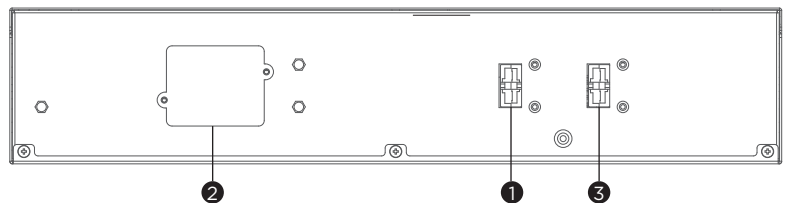

BPSE24V40ART2U/BPSE48V40ART2U
BPSE72V40ART2U

EXTENDED BATTERY MODULE TO PROLONG RUNTIME

The battery module ensures extended system runtime during power outages

Designed for data center and critical applications, the Extended Battery Module (EBM) Series can be used in conjunction with compatible UPS systems to provide prolonged system runtime during power interruption. The battery modules come with DC plug-and-play power connectors to allow for adding multiple EBMs. The sealed lead-acid batteries used within the EBMs are stable and safe, which ensure the power system's reliable performance.

SERIES FEATURES

- Rack/Tower Convertible Configurations
- Sealed Lead-acid Batteries
- User-replaceable Batteries
- EBM Expansion Capability
- Metal Housing

PRODUCT CALLOUTS

1. Input Connector
2. On-board Replaceable Fuse Cover
3. Output Connector

BPSE24V40ART2U/BPSE48V40ART2U/BPSE72V40ART2U

TECHNICAL SPECIFICATIONS

Model Name	BPSE24V40ART2U	BPSE48V40ART2U	BPSE72V40ART2U
General			
Nominal Output Voltage (Vdc)	24	48	72
Rated Output Current (A)	40	40	40
Battery			
Battery Type	Sealed Lead-acid	Sealed Lead-acid	Sealed Lead-acid
Built-in Charger	No	No	No
Typical Recharge Time (Hours)	2 (Depends on Connected UPS)	2 (Depends on Connected UPS)	2 (Depends on Connected UPS)
User-replaceable	Yes	Yes	Yes
Replacement Battery Pack	RBP0153	RBP0154	RBP0155
Replacement Battery Pack Quantity (pcs)	2	2	2
Compatible UPS Models	OLS1000ERT2Ua	OLS2000ERT2Ua	OLS3000ERT2Ua
Physical			
Form Factor	Rack/Tower	Rack/Tower	Rack/Tower
Physical Size			
Dimensions (WxHxD) (mm.)	438 x 88 x 430	438 x 88 x 430	438 x 88 x 610
Weight (kg.)	16.24	26.74	38.75
Installed Rack Height (U)	2	2	2
Environmental			
Operating Temperature (°C)	0 - 40	0 - 40	0 - 40
Operating Relative Humidity (Non-condensing) (%)	0 - 90	0 - 90	0 - 90
Certifications			
Certifications*	CE, EAC	CE, EAC	CE, EAC
RoHS	Yes	Yes	Yes